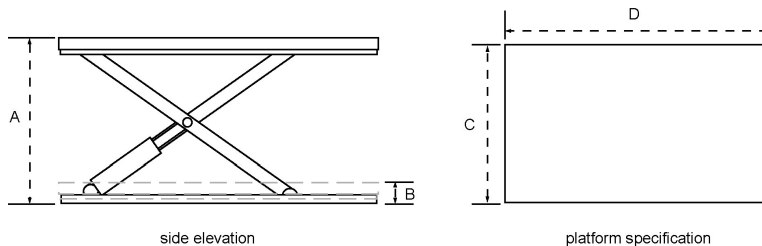

Low Profile Static Table, Low profile including ramp

Reference	Capacity KG	Platform L x W	Travel	Closed Height	Lifting Speed
TR-BD-40311	600	1500 X 800	780	80	26
TR-BD-40312	1000	1500 X 800	780	80	26
TR-BD-40314	1500	1500 X 800	780	80	40
TR-BD-40316	2000	1500 X 800	780	100	52
TR-BD-40321	600	1610 X 800	970	80	30
TR-BD-40322	1000	1610 X 800	970	80	30
TR-BD-40324	1500	1610 X 800	970	80	45
TR-BD-40326	2000	1610 X 800	970	100	70

Low Profile "U" Shape

Reference	Capacity KG	Platform L x W	Travel	Closed Height	Lifting Speed
TR-BD-40401	600	1610 X 1100	780	80	26
TR-BD-40402	1000	1610 X 1100	780	80	26
TR-BD-40404	1500	1610 X 1300	780	100	52
TR-BD-40406	2000	1610 X 1300	780	100	52
TR-BD-40411	600	1610 X 1100	970	80	30
TR-BD-40412	1000	1610 X 1100	970	80	30
TR-BD-40413	1500	1610 X 1300	970	100	60
TR-BD-40414	2000	1610 X 1300	970	100	60

"U" Shape low profile table (585mm gap for pallet truck access)

	A CAPACITY	B RAISED HEIGHT	C CLOSED HEIGHT	D PLATFORM WIDTH				
BD-HU-1000	1000KG	860	85	1420	1140	18 sec	AC 0.75	280KG

Standard low profile table (these tables are supplied with loading ramps – 900MM)

	A CAPACITY	B RAISED HEIGHT	C CLOSED HEIGHT	D PLATFORM WIDTH				
BD-HY-1001	1000KG	860	85	1420	1140	18 sec	AC 0.75	295KG

BOLD MODELS ARE HELD IN STOCK

All dimensions are in mm unless otherwise shown

This document was downloaded from – www.manualhandlingsolutions.com